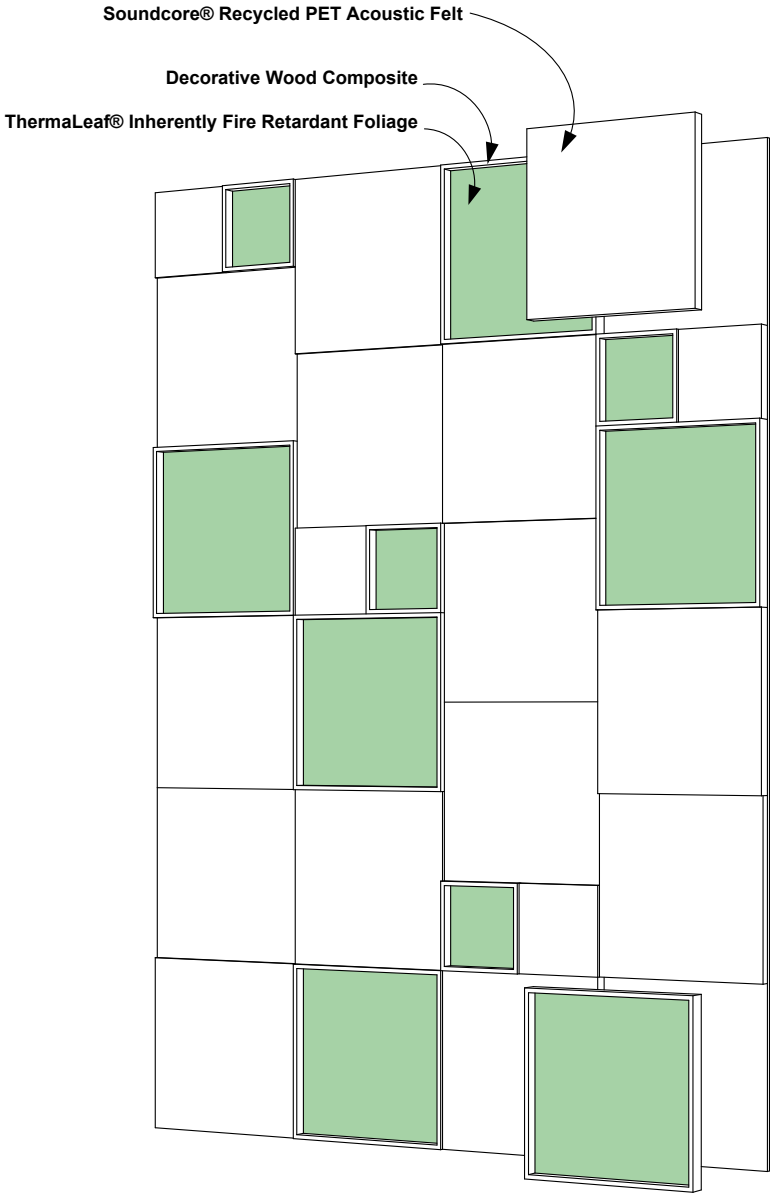

PETATILLO

BIO-FLD-010

PLANT
SCAPE

COMMERCIAL STEEL

PETATILLO

INTRODUCTION

The Plantscape Petatillo wall installation gets its name from a South American tiling technique. To introduce lively interest greenery is interspersed which also nicely complements the felt background.

SND034
GRANITE PEAK

BOX#12M
TRIMMED BOXWOOD MAT

EXPERIENCE PATTERN

The rectilinear shape of the wall is cold and harsh while the moss has soft and malleable shapes that when combined create a visually stunning piece on the wall.

PETATILLO

EXPLODED VIEW

PETATILLO

ELEVATIONS

① ELEVATION 1

② ELEVATION 2

PETATILLO

GREENERY CONFIGURATIONS

Trimmed 100% Density

Lush 50% Density

Lush 100% Density

Trimmed 100% Density

Lush 50% Density

Lush 100% Density

PETATILLO

THERMALEAF® FOLIAGE SYSTEMS