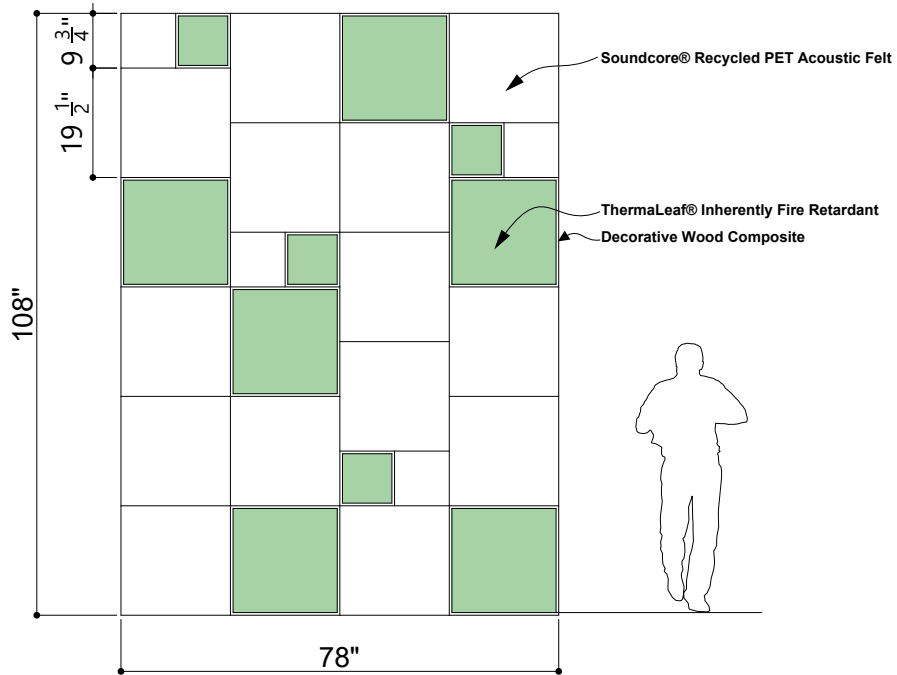

SND034
GRANITE PEAK

BOX#12M
TRIMMED BOXWOOD MAT

EXPERIENCE PATTERN

The rectilinear shape of the wall is cold and harsh while the moss has soft and malleable shapes that when combined create a visually stunning piece on the wall.

PETATILLO

EXPLODED VIEW

PETATILLO

ELEVATIONS

① ELEVATION 1

② ELEVATION 2

PETATILLO

GREENERY CONFIGURATIONS

Trimmed 100% Density

Lush 50% Density

Lush 100% Density

Trimmed 100% Density

Lush 50% Density

Lush 100% Density

PETATILLO

THERMALEAF® FOLIAGE SYSTEMS