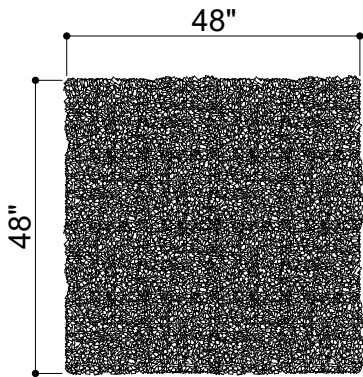

SND034
GRANITE PEAK

BOX#12M
TRIMMED BOXWOOD MAT

EXPERIENCE PATTERN

The rectilinear shape of the wall is cold and harsh while the moss has soft and malleable shapes that when combined create a visually stunning piece on the wall.

PETATILLO

EXPLODED VIEW

PETATILLO

ELEVATIONS

① ELEVATION 1

② ELEVATION 2

PETATILLO

GREENERY CONFIGURATIONS

Trimmed 100% Density

Lush 50% Density

Lush 100% Density

Trimmed 100% Density

Lush 50% Density

Lush 100% Density

PETATILLO

THERMALEAF® FOLIAGE SYSTEMS