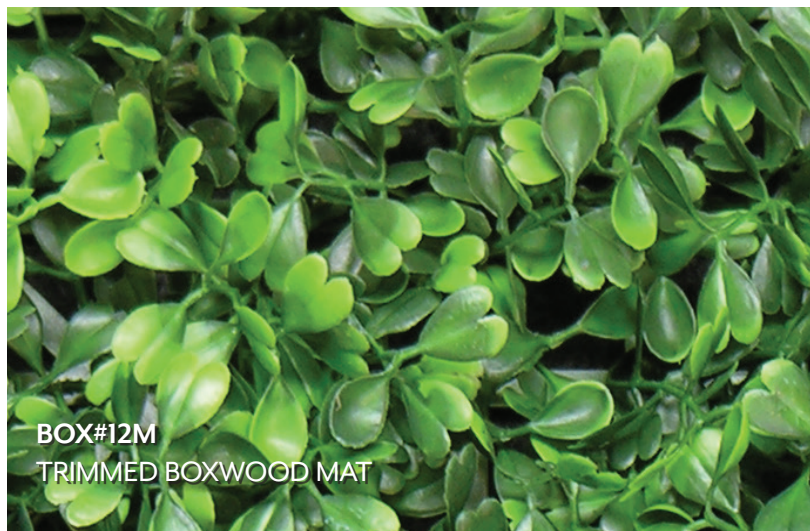

PETATILLO

BIO-FLD-010

PLANT
SCAPE

COMMERCIAL STEEL

PETATILLO

INTRODUCTION

The Plantscape Petatillo wall installation gets its name from a South American tiling technique. To introduce lively interest greenery is interspersed which also nicely complements the felt background.

SND034
GRANITE PEAK

BOX#12M
TRIMMED BOXWOOD MAT

EXPERIENCE PATTERN

The rectilinear shape of the wall is cold and harsh while the moss has soft and malleable shapes that when combined create a visually stunning piece on the wall.