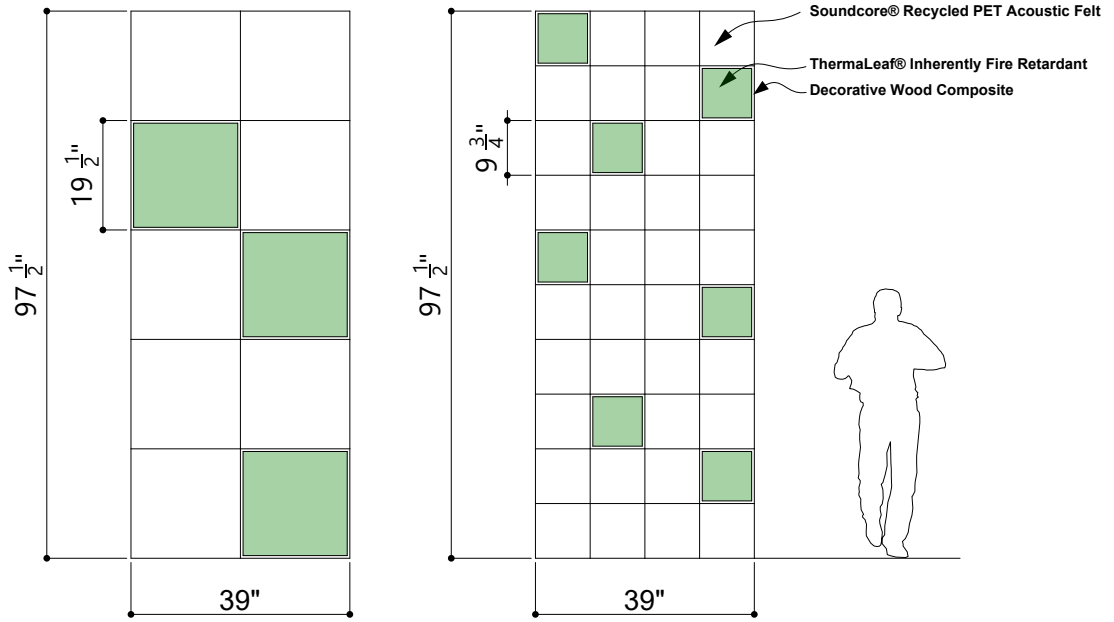

PETATILLO

BIO-FLD-010

PLANT
SCAPE

COMMERCIAL STEEL

PETATILLO

INTRODUCTION

The Plantscape Petatillo wall installation gets its name from a South American tiling technique. To introduce lively interest greenery is interspersed which also nicely complements the felt background.

SND034
GRANITE PEAK

BOX#12M
TRIMMED BOXWOOD MAT

EXPERIENCE PATTERN

The rectilinear shape of the wall is cold and harsh while the moss has soft and malleable shapes that when combined create a visually stunning piece on the wall.

PETATILLO

EXPLODED VIEW

PETATILLO

ELEVATIONS

① ELEVATION 1

② ELEVATION 2

PETATILLO

GREENERY CONFIGURATIONS

Trimmed 100% Density

Lush 50% Density

Lush 100% Density

Trimmed 100% Density

Lush 50% Density

Lush 100% Density

PETATILLO

THERMALEAF® FOLIAGE SYSTEMS